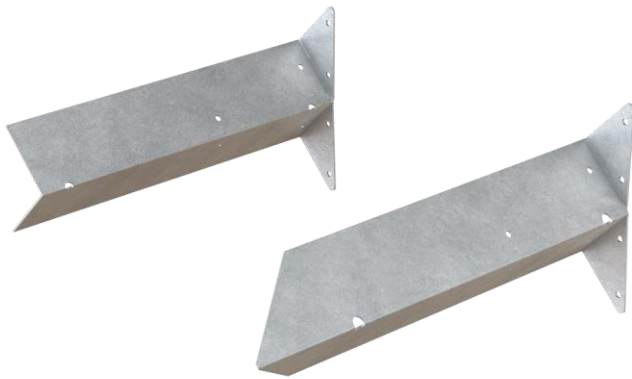

Fencing Products

Designed to simplify the construction of fencing, gazebos, pergolas, and diverse garden structures, our assortment of post caps, brackets, clips, and cleats offers both attractive connections and stylish caps for garden installations, ensuring a quick and effortless installation process.

Product

ARB Arris Rail Brackets

For use with feather edge fencing, this galvanised bracket secures arris rails to posts. The ARB 285 has a pointed end.

CODE	SIZE	BOX QTY.
ARB/100	100mm	100
ARB/225	225mm	100
ARB/285	285mm	100
ARB/300	300mm	100