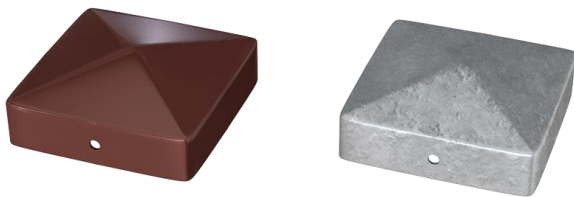

PowaPost® Fencing Products

Designed to simplify the construction of fencing, gazebos, pergolas, and diverse garden structures, our assortment of post caps, brackets, clips, and cleats offers both attractive connections and stylish caps for garden installations, ensuring a quick and effortless installation process.

Product

PC1 Metal Post Cap Pyramid

A pyramid shape decorative and functional cap that protects fence or deck posts from weather damage. Available in brown and silver.

CODE	POST SIZE	PACK QTY.
PC1B/75/4PK	75 x 75mm	10 x 4 PK
PC1B/100/4PK	100 x 100mm	10 x 4 PK
PC1S/75/4PK	75 x 75mm	10 x 4 PK
PC1S/100/4PK	100 x 100mm	10 x 4 PK