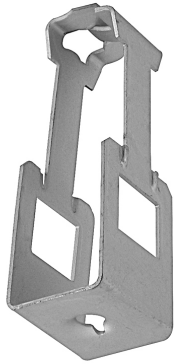

Britclips® Suspension Clip / Single Clip

for composite flooring systems

(J 45 105)

Features and benefits

- for fixing to composite flooring systems
- with thread connection or fixing hole for universal fixing
- material: spring steel (type CS70)
- surface treatment: Delta-Tone 9000 (480 hours)

Part No.	Code	R	F _{a,z} (N)	Pack 1
EM58420819	HOL3-8MT	M8	600	100
EM58421019	HOL3-10-MT	M10	600	100

For use with static loads only.

Complementary
Walraven Stud Bolt
Walraven Threaded Rod