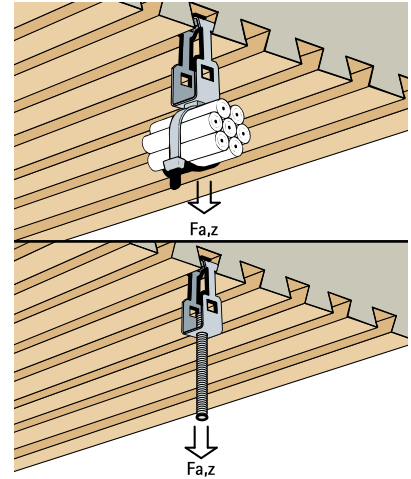

Britclips® Suspension Clip / Single Clip

for composite flooring systems

(J 45 105)

Features and benefits

- for fixing to composite flooring systems
- with thread connection or fixing hole for universal fixing
- material: spring steel (type CS70)
- surface treatment: Delta-Tone 9000 (480 hours)

Part No.	Code	R	F _{a,z} (N)	Pack 1
EM58420819	HOL3-8MT	M8	600	100
EM58421019	HOL3-10-MT	M10	600	100

For use with static loads only.

Complementary
Walraven Stud Bolt
Walraven Threaded Rod