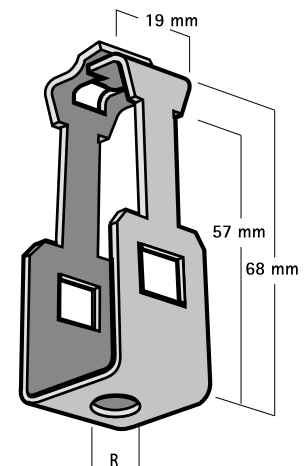

Britclips® Suspension Clip / Single Clip

for composite flooring systems

(J 45 105)

Features and benefits

- for fixing to composite flooring systems
- with thread connection or fixing hole for universal fixing
- material: spring steel (type CS70)
- surface treatment: Delta-Tone 9000 (480 hours)

Part No.	Code	R	F _{a,z} (N)	Pack 1
EM58420819	HOL3-8MT	M8	600	100
EM58421019	HOL3-10-MT	M10	600	100

For use with static loads only.

Complementary
Walraven Stud Bolt
Walraven Threaded Rod