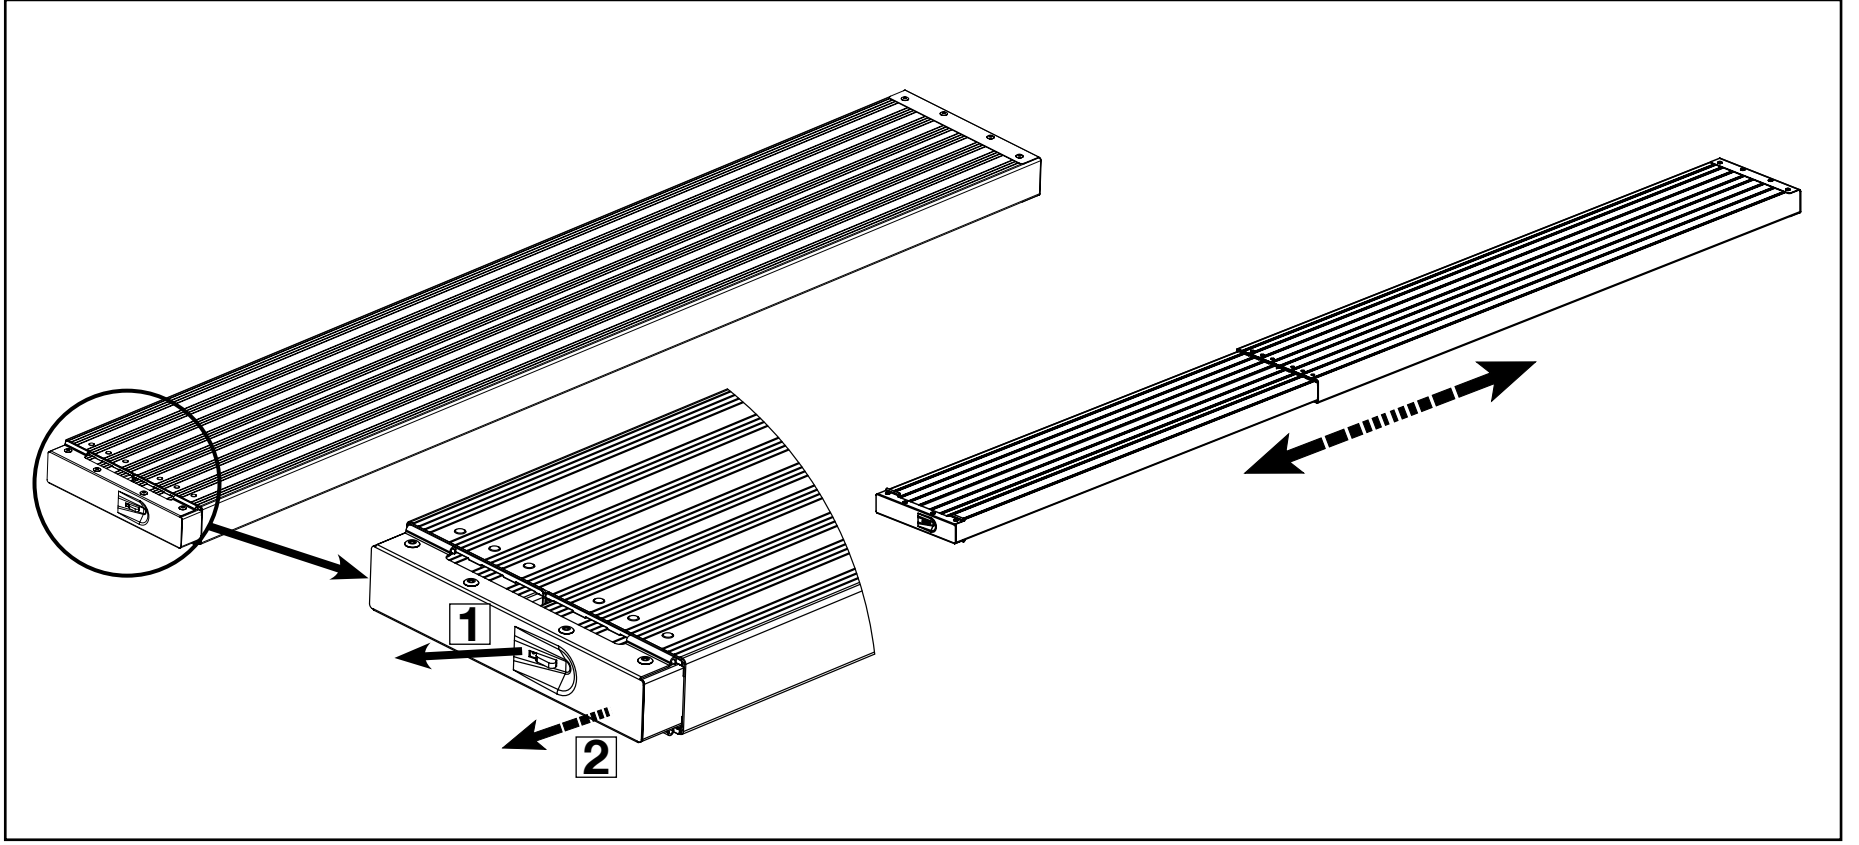

TeleBoard

TeleBoard / BoardStand

TeleSet / BoardStand