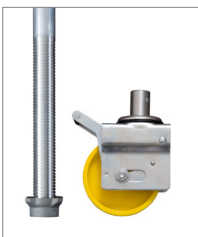

Trade Folding Tower
 1.8m Long x 0.78m Wide

Working Height:
 2.6m

Platform Height:
 0.6m

Tower Components

Item	Description	Quantity
1	Folding Base Unit	1
2	1m Extension Frames	0
3	1.5m Extension Frames	0
4	1.8m Long Trap Door Platform	1
5	1.8m Red Horizontal Braces	2
6	2.1m Blue Diagonal Braces	0
7	Folding Toe Board Set	0
8	Standard Stabilisers	0

Technical Information

Base Dimensions:	(L)1.8m X (W)0.78m
Maximum Platform Height (ph):	0.6m
Maximum Working Height (wh):	2.6m
Platform SWL:	275kg

Upgraded Wheels & Legs

This will provide 250mm adjustment on each leg for uneven grounds, with 150mm Locking Castors.

Standard Castors

These are 125mm lockable castors, which are fixed for flat grounds.