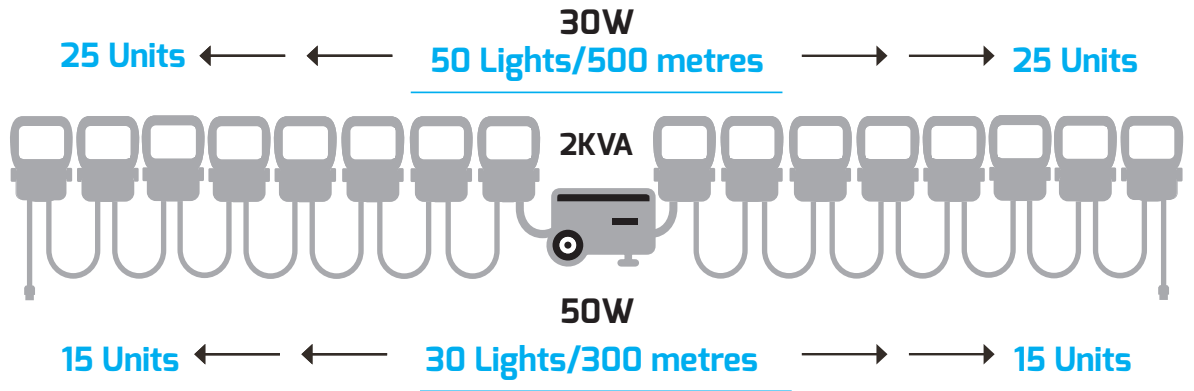

30W, 50W  
OR 100W

An example of how the floodlights can be linked together:

110V LinkStar

Fitted with either 110V or 240V plugs and sockets

Single head light is supplied with 2.2m tripod stand

Double head light supplied with 2.2m tripod stand + T Bar

14 Metre extension leads:  
110V or 240V:  
NS CODE: SPCABLE14M  
SPCABLE14M-240V

NightSearcher Limited  
Unit 4 Applied House, Fitzherbert Spur, Farlington,  
Portsmouth, Hampshire, PO6 1TT, UK  
T: +44 (0)23 9238 9774  
E: sales@nightsearcher.co.uk

Product weight each head	1.45kg
Product size	244x173x26mm
NS Part No.	NSLINKSTAR30 - One head NSLINKSTAR30-TWIN - Two heads

Product weight each head	1.75kg
Product size	240x200x50mm
NS Part No.	NSLINKSTAR50 - One head NSLINKSTAR50-TWIN - Two heads

Product weight each head	3.10kg
Product size	300x245x60mm
NS Part No.	NSLINKSTAR100 - One head NSLINKSTAR0100-TWIN - Two heads