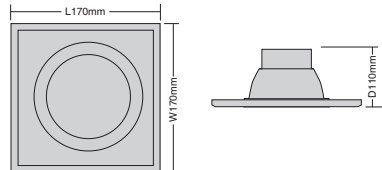

A square bezel fitting with a tilt-adjustable circular COB LED downlight. Ideal for shopping centres and reception areas, the fittings can be joined together in clusters.

LED 30W 110-265V IP40

Specification

- LED:** Epistar COB LED
- Material:** Aluminium
- Lumen Output:** 2900lm
- Colour Temperature:** 4000K
- Guarantee:** 3 Years
- Life Expectancy:** 50,000 Hours
- Working Temperature:** -20°C - 65°C
- Beam Angle:** 45°
- CRI:** >80
- Extra Information:**
 - 20° Tilt angle
 - 90% Energy saving compared with traditional incandescent light bulbs
 - Environmentally friendly
 - Good heat dissipation
 - Up to ten times longer life expectancy than an energy saving lamp
 - White finish

| MODEL | WATTAGE | LUMEN OUTPUT | DIMENSIONS (L x W x D x Cut Out mm) |
|----------------|---------|--------------|-------------------------------------|
| COBDLSRA30W-40 | 30W | 2900lm | 170 x 170 x 110 x 150 x 150 |