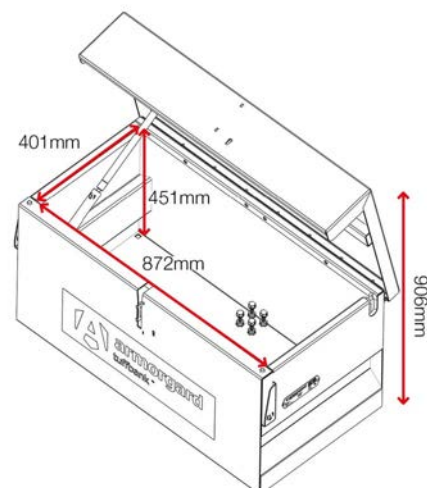

Weight	48kg
Colour	Black grey: RAL 7021
Suitable for	Vehicle
Finished coating	Powder coated
Material & thickness	2mm and 5mm steel
Quantity of keys	2 keys
Suitable for vehicle mounting	Yes
How are castors fitted?	Not applicable
Other sizes available	7 other sizes
Qty of shelves as standard	No

Dimensions - External dimensions includes protrusions

Optional extras - Contact Armorgard to find out more

Castor Kit CASS6

Disclaimer: all dimensions and weights are approximate