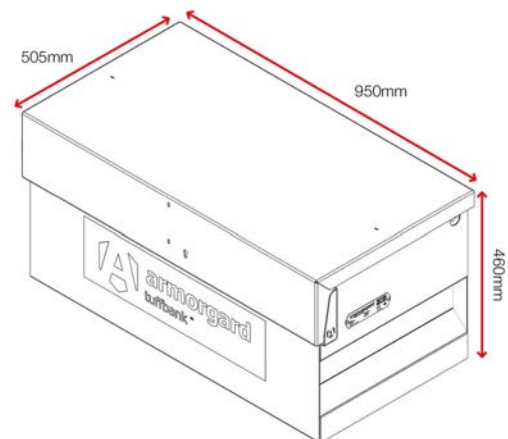

Product features

5-lever deadlock

Gas strut (300N)

IntaLokt locking mechanism

No detachable parts

SlamStop lid stay SLM2

Suitable for vehicle

Specifications

Weight	48kg
Colour	Black grey: RAL 7021
Suitable for	Vehicle
Finished coating	Powder coated
Material & thickness	2mm and 5mm steel
Quantity of keys	2 keys
Suitable for vehicle mounting	Yes
How are castors fitted?	Not applicable
Other sizes available	7 other sizes
Qty of shelves as standard	No

Dimensions - External dimensions includes protrusions

Optional extras - Contact Armorgard to find out more

Castor Kit CASS6

Disclaimer: all dimensions and weights are approximate