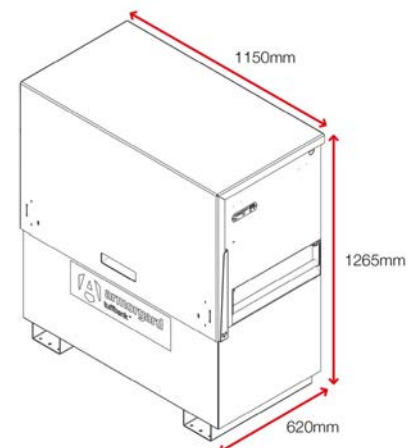

Specifications

Weight	125kg
Colour	Black grey: RAL 7021, Traffic red: RAL 3020
Suitable for	Site
Finished coating	Powder coated
Material & thickness	2mm and 5mm steel
Quantity of keys	3 keys
Suitable for vehicle mounting	No
How are castors fitted?	Castor plates
Other sizes available	7 other sizes
Qty of shelves as standard	No

Dimensions - External dimensions includes protrusions

Optional extras - Contact Armorgard to find out more

Crane lifting eyes CLEK

Castor Kit CASS1

TuffBank Shelf SHE-D4

PowerShelf SHE-DP4-110

Disclaimer: all dimensions and weights are approximate