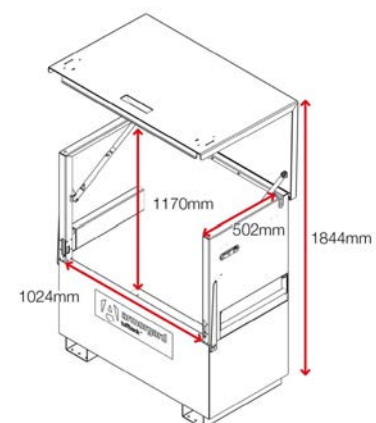

Specifications

Weight	125kg
Colour	Black grey: RAL 7021, Traffic red: RAL 3020
Suitable for	Site
Finished coating	Powder coated
Material & thickness	2mm and 5mm steel
Quantity of keys	3 keys
Suitable for vehicle mounting	No
How are castors fitted?	Castor plates
Other sizes available	7 other sizes
Qty of shelves as standard	No

Dimensions - External dimensions includes protrusions

Optional extras - Contact Armorgard to find out more

Crane lifting eyes CLEK

Castor Kit CASS1

TuffBank Shelf SHE-D4

PowerShelf SHE-DP4-110

Disclaimer: all dimensions and weights are approximate