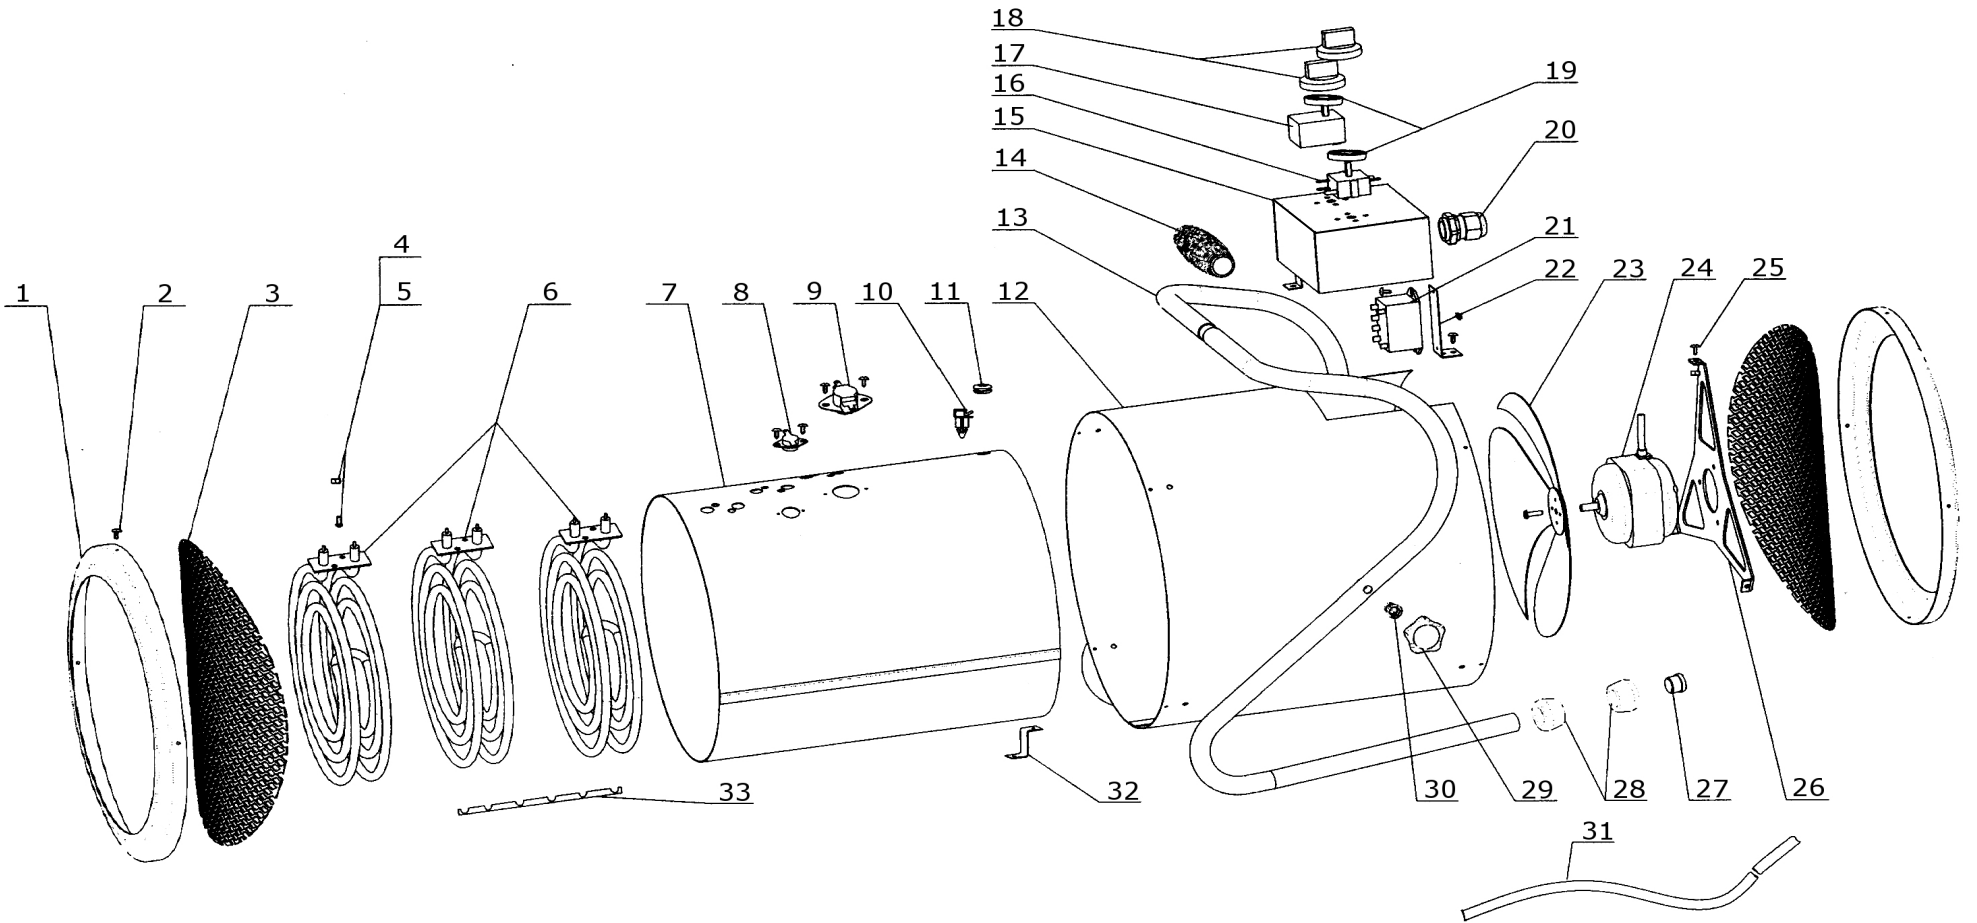

09293 - Fireball Turbofan 9000 3Ph

 Exploded Diagram & Parts List

Ref. No.	Description	Sip Part No.	Ref. No.	Description	Sip Part No.
1.	Grill cover	PW09-10360	18.	Switch knob	PW09-10377
2.	Grill cover screw	PW09-10361	19.	Protection ring	PW09-10378
3.	Grill	PW09-10362	20.	Cable gland	PW09-10379
4.	Nut (M5)	PW09-10363	21.	Relay	PW09-10380
5.	Bolt (M5x12)	PW09-10364	22.	Relay bracket	PW09-10381
6.	Heating element	PW09-10365	23.	Fan 250mm	PW09-10382
7.	Inner casing	PW09-10366	24.	Fan motor	PW09-10383
8.	Thermostat time delay 45°	PW09-10367	25.	Screw (M4 x 12)	PW09-10384
9.	Thermostat 85°	PW09-10368	26.	Fan motor bracket	PW09-10385
10.	Thermostat bracket	PW09-10369	27.	Handle / Leg insert	PW09-10386
11.	Grommet	PW09-10370	28.	Foot	PW09-10387
12.	Outer casing	PW09-10371	29.	Adjustment angle knob	PW09-10388
13.	Handle / Frame	PW09-10372	30.	Rivet	PW09-10389
14.	Handle grip	PW09-10373	31.	Mains lead	PW09-10390
15.	Terminal box	PW09-10374	32.	Casing bracket	PW09-10391
16.	On / Off / Mode Switch	PW09-10375	33.	Heating element bracket	PW09-10392
17.	Output selector switch	PW09-10376			